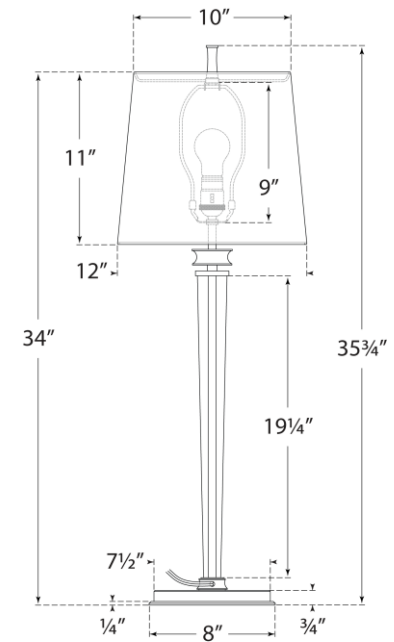

SPEC SHEET

Lyra Buffet Lamp

Item # TOB 3943BZ-L

Designer: Thomas O'Brien

Height: 35.75"

Width: 12"

Base: 8" Round

Finishes: BZ, HAB, PN

Shade Treatments: L

Shade Details: 10" x 12" x 11"

Socket: E26 Dimmer

Wattage: 75 A

Front View